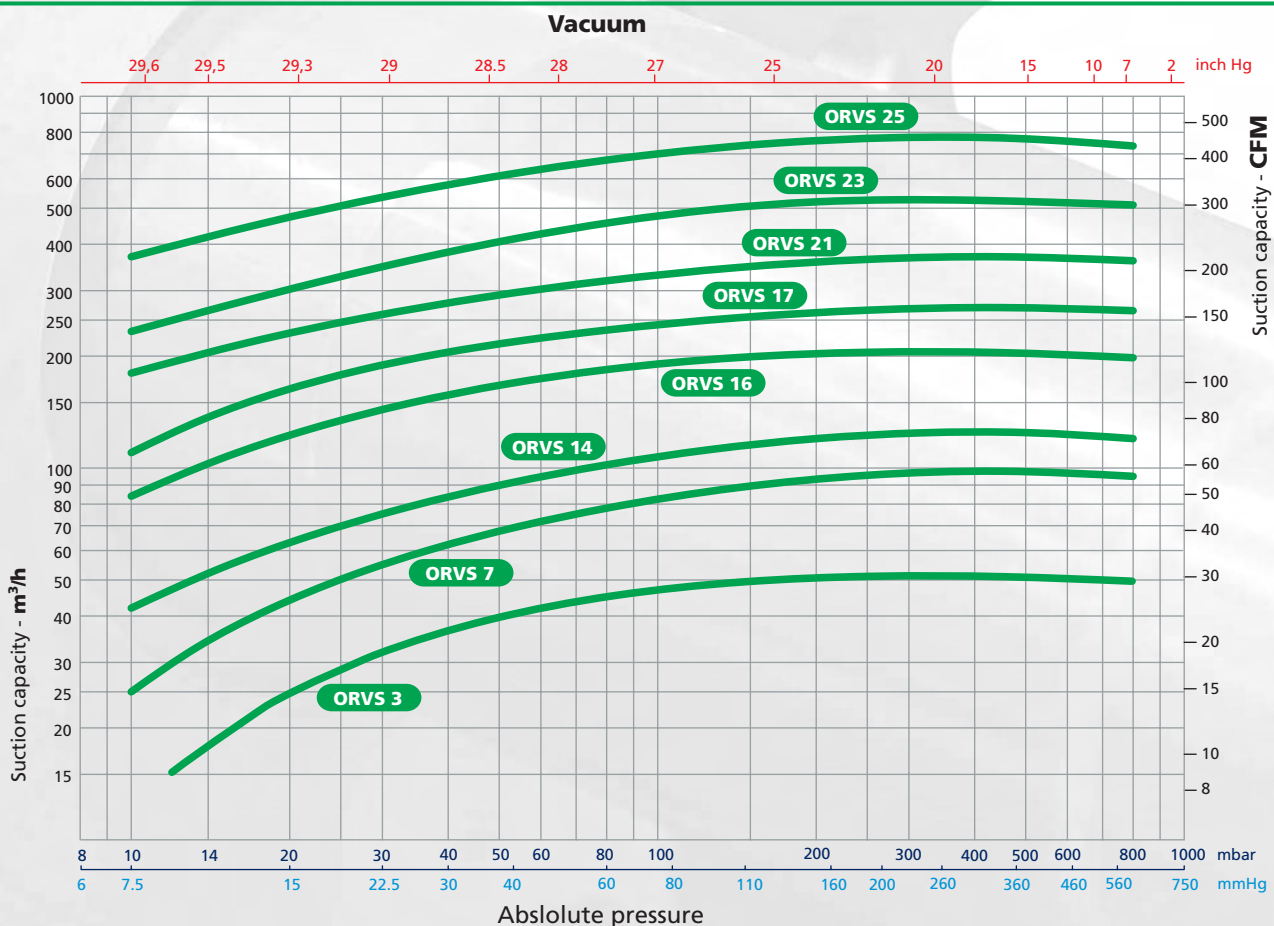

PERFORMANCES