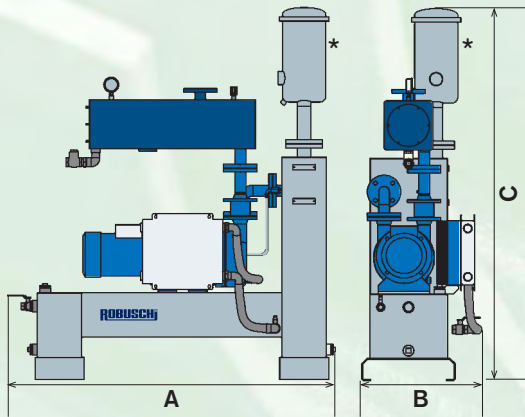

DIMENSIONS (mm)

ORVS 7 - 14