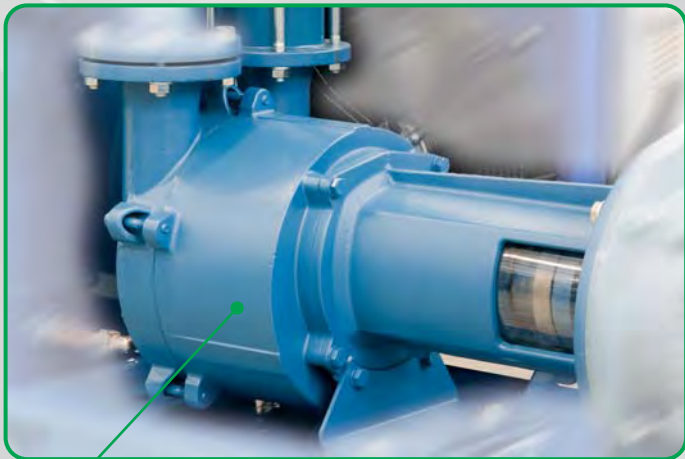

**ORVS**

**OIL VACUUM UNITS  
WITH LIQUID RING PUMP**

**ROBUSCHI®**

PUMPS AND BLOWERS

Robuschi is pleased to present the new **ORVS unit, with total oil recirculation: compact, modular and easy to install.**

The unit consists of a Robuschi liquid ring pump, **RVS** range, powered with closed circuit oil and fitted with electric drives and various auxiliary equipment and accessories to meet the various needs of our clients.

Robuschi RVS liquid ring vacuum pump with mechanical seals, anti-cavitation valve and non-return valve.

Cartridge filter

Oil-gas separator

Oil circulation electric pump with cut-off valve (ORVS 3, 7, 14 excluded)

## CHARACTERISTICS

- **high performance:** the total oil recirculation guarantees high performance levels up to 10 mbar of absolute vacuum
- **cost-effectiveness:** thanks to the complete elimination of the service water used in the traditional units
- **possibility to intake gas with vapour:** thanks to the exclusive system that separates the condensation aspirated, and the properties of the oil used
- **high vacuum level:** constant even at high room temperatures and with high aspirated gas temperatures
- **silent operation:** the technical characteristics of the unit itself ensure silent operation
- **minimum maintenance:** thanks to the vapour reduction filter with its regenerable cartridge, that uses recirculation oil and guarantees the perfect lubrication of the inner parts of the pump, protecting those parts subject to wear and tear and ensuring a long working life
- **Options:** separator tank at the inlet, and complete electric panel